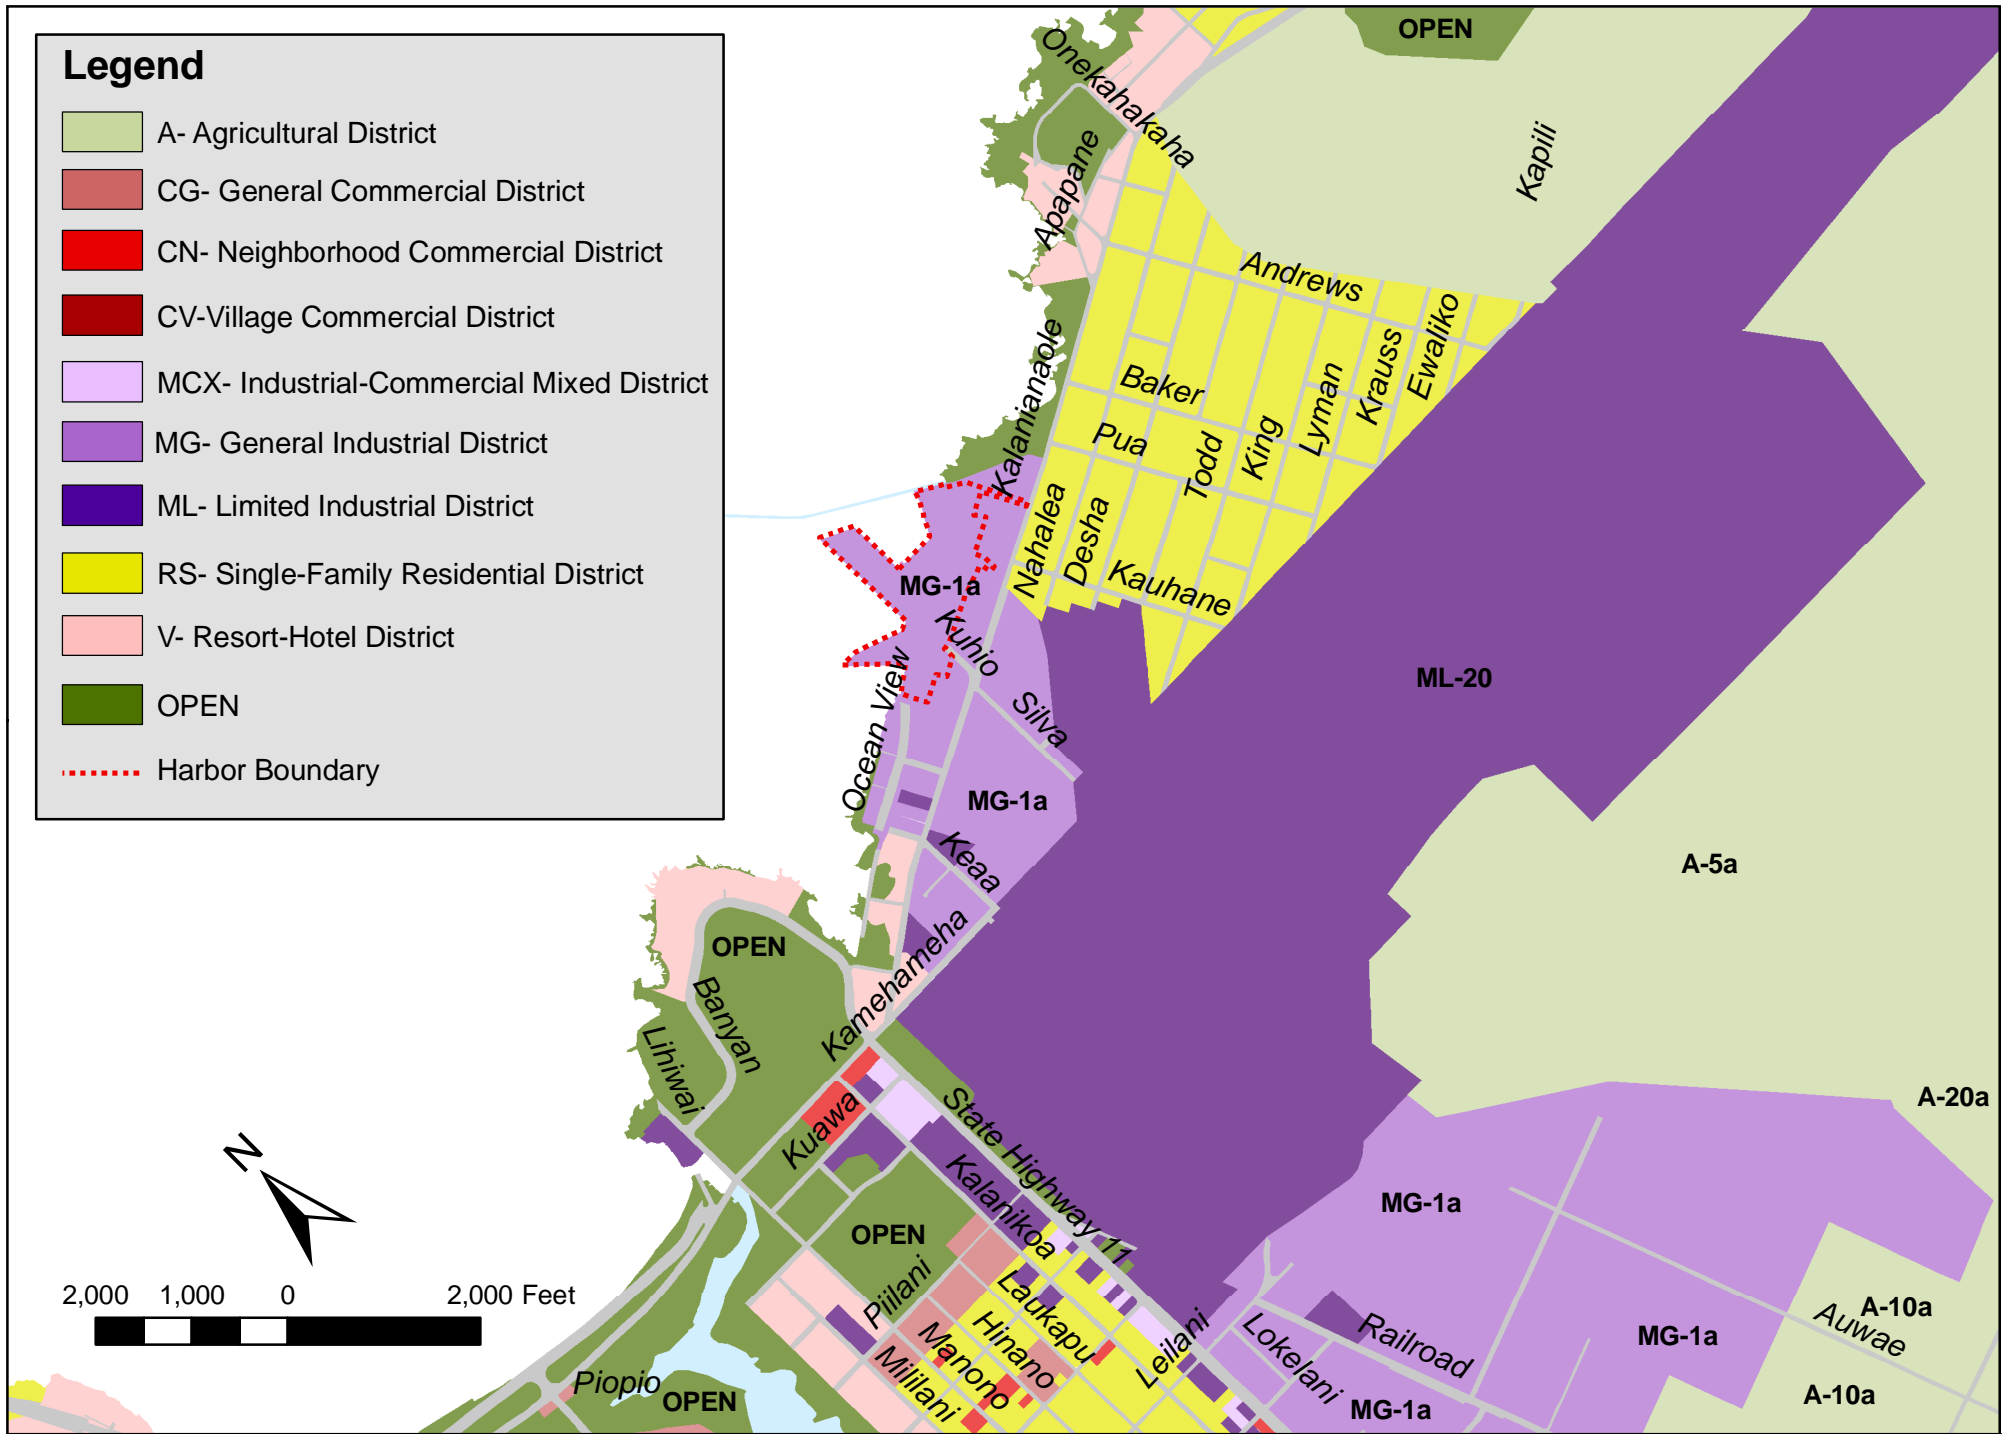

# Legend

- A- Agricultural District
- CG- General Commercial District
- CN- Neighborhood Commercial District
- CV- Village Commercial District
- MCX- Industrial-Commercial Mixed District
- MG- General Industrial District
- ML- Limited Industrial District
- RS- Single-Family Residential District
- V- Resort-Hotel District
- OPEN
- Harbor Boundary

**Hawaii County Zoning Map - Hilo**